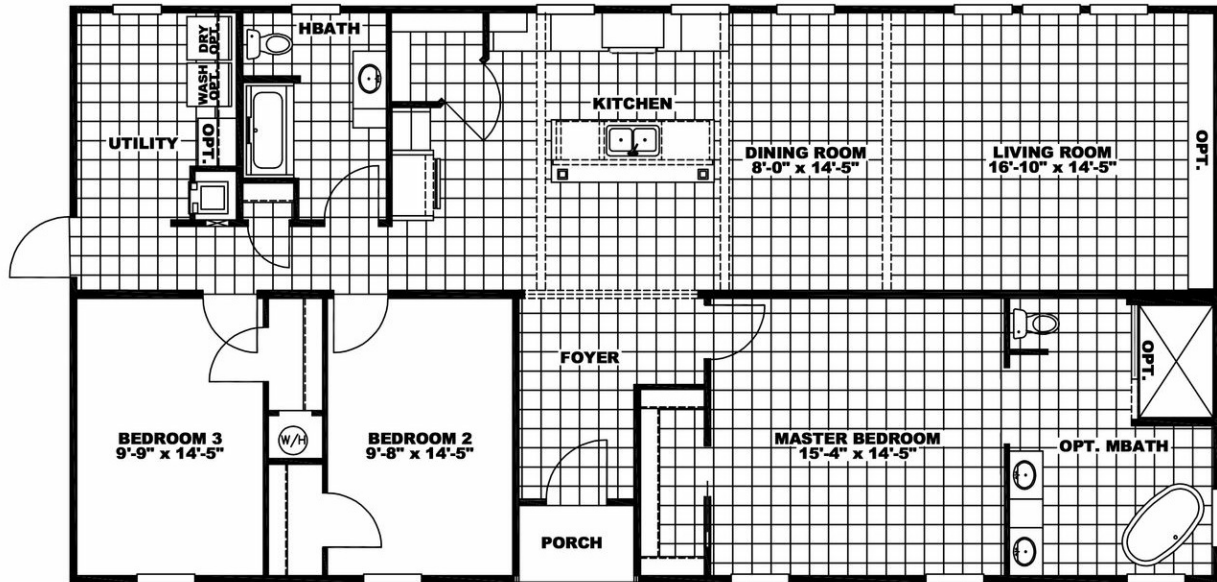

FREEDOM FARM HOUSE 32X60

FREEDOM FARM HOUSE 32X60 Model number:

3 beds • 2 baths • 1788 sq.ft. • 32' width • 60' depth

Our home building facilities invest in continuous product and process improvements. Plans, dimensions, features, materials, specifications and availability are subject to change without notice or obligation. Renderings and floor plans are representative likenesses of our homes and may differ from the actual homes. We invite you to tour a Home Center near you and inspect the highest value in quality housing available or call (423) 625-0700 to speak with a Home Consultant. Copyright 2017, CMH. All rights reserved.

FREEDOM FARM HOUSE 32X60 Model number:

3 beds • 2 baths • 1788 sq.ft. • 32' width • 60' depth

Our home building facilities invest in continuous product and process improvements. Plans, dimensions, features, materials, specifications and availability are subject to change without notice or obligation. Renderings and floor plans are representative likenesses of our homes and may differ from the actual homes. We invite you to tour a Home Center near you and inspect the highest value in quality housing available or call (423) 625-0700 to speak with a Home Consultant. Copyright 2017, CMH. All rights reserved.