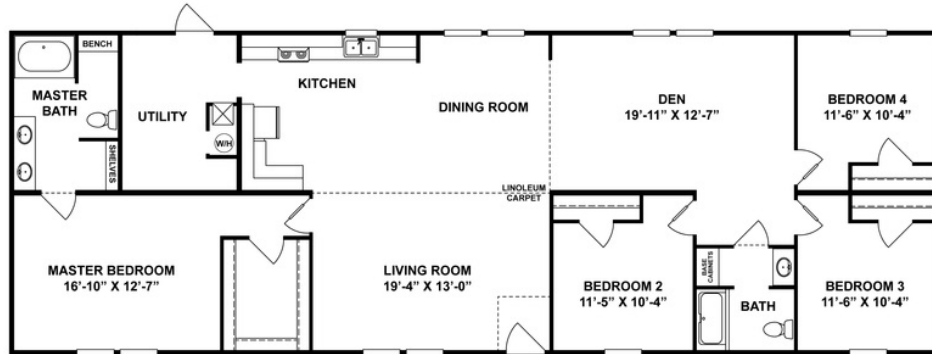

THE KENNESAW

THE KENNESAW Model number: 27DSP28764AH18

4 beds • 2 baths • 2240 sq.ft. • 28' width • 80' depth

Our home building facilities invest in continuous product and process improvements. Plans, dimensions, features, materials, specifications and availability are subject to change without notice or obligation. Renderings and floor plans are representative likenesses of our homes and may differ from the actual homes. We invite you to tour a Home Center near you and inspect the highest value in quality housing available or call (423) 625-0700 to speak with a Home Consultant. Copyright 2017, CMH. All rights reserved.

THE KENNESAW Model number: 27DSP28764AH18

4 beds • 2 baths • 2240 sq.ft. • 28' width • 80' depth

Our home building facilities invest in continuous product and process improvements. Plans, dimensions, features, materials, specifications and availability are subject to change without notice or obligation. Renderings and floor plans are representative likenesses of our homes and may differ from the actual homes. We invite you to tour a Home Center near you and inspect the highest value in quality housing available or call (423) 625-0700 to speak with a Home Consultant. Copyright 2017, CMH. All rights reserved.